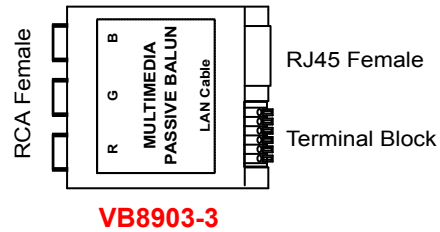

High Definition Baseband Video Balun

HDTV/RGB Balun Component Video Over CAT-5

- * Video Input: 1 Vp-p, 75 Ohms
- * Video Bandwidth: DC TO 8Mhz. (480i and 480p only)
- * Video(RCA Connector: GN color for Y, BL color for Pb, RD color for Pr)
- * Video Input/Output Connector: RCA gold-plated & BNC & F Female
- * Connector for the UTP wires: 6 terminal block or RJ45 Female
- * Wire required: UTP Cat.5 or better
- * Transmission range (Max): Video/300 meters
- * Perfect for RGB (Red/Green/Blue) video monitor

Transmit Signal up to 300 Meters

Ordering Info:

- VB8903-3** RGB Balun, 3 * RCA FEMALE Connector
- VB8903-4** RGB Balun, 3 * BNC FEMALE Connector
- VB8903** Video & Stereo Audio Balun, 3 * RCA FEMALE Connector