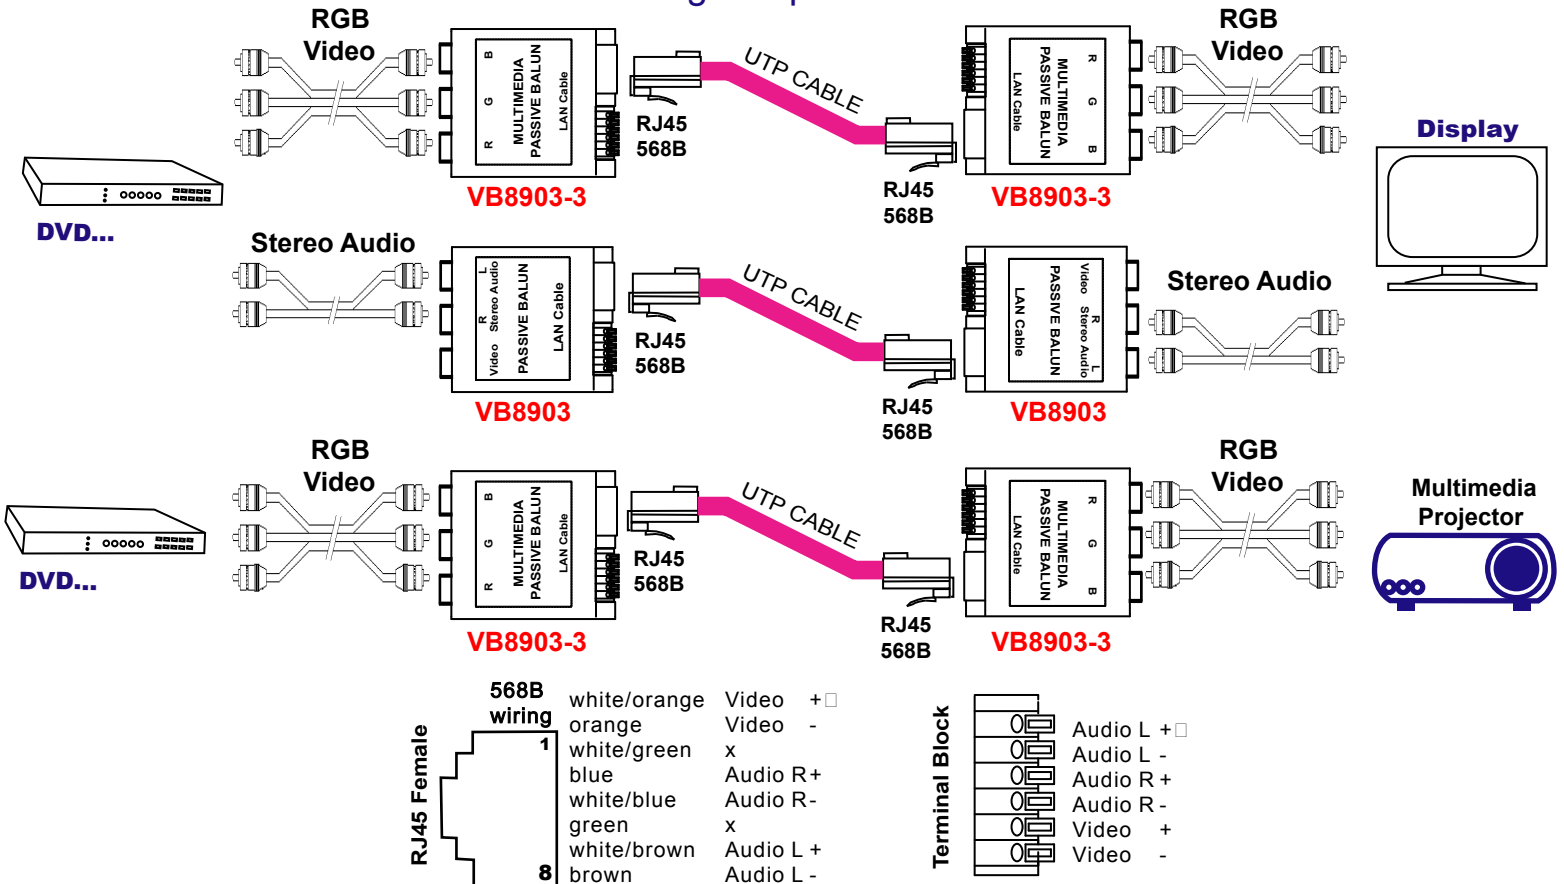

High Definition Baseband Video Balun

HDTV/RGB Balun Component Video Over CAT-5

- * Video Input: 1 Vp-p, 75 Ohms
- * Video Bandwidth: DC TO 8Mhz. (480i and 480p only)
- * Video(RCA Connector: GN color for Y, BL color for Pb, RD color for Pr)
- * Video Input/Output Connector: RCA gold-plated & BNC & F Female
- * Connector for the UTP wires: 6 terminal block or RJ45 Female
- * Wire required: UTP Cat.5 or better
- * Transmission range (Max): Video/300 meters
- * Perfect for RGB (Red/Green/Blue) video monitor

Transmit Signal up to 300 Meters

Ordering Info:

- VB8903-3** RGB Balun, 3 * RCA FEMALE Connector
- VB8903-4** RGB Balun, 3 * BNC FEMALE Connector
- VB8903** Video & Stereo Audio Balun, 3 * RCA FEMALE Connector