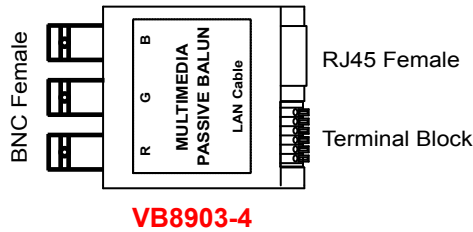

High Definition Baseband Video Balun

HDTV/RGB Balun Component Video Over CAT-5

- * Video Input: 1 Vp-p, 75 Ohms
- * Video Bandwidth: DC TO 8Mhz. (480i and 480p only)
- * Video(RCA Connector: GN color for Y, BL color for Pb, RD color for Pr)
- * Video Input/Output Connector: RCA gold-plated & BNC & F Female
- * Connector for the UTP wires: 6 terminal block or RJ45 Female
- * Wire required: UTP Cat.5 or better
- * Transmission range (Max): Video/300 meters
- * Perfect for RGB (Red/Green/Blue) video monitor

Transmit Signal up to 300 Meters

Ordering Info:

- VB8903-3** RGB Balun, 3 * RCA FEMALE Connector
- VB8903-4** RGB Balun, 3 * BNC FEMALE Connector
- VB8903** Video & Stereo Audio Balun, 3 * RCA FEMALE Connector